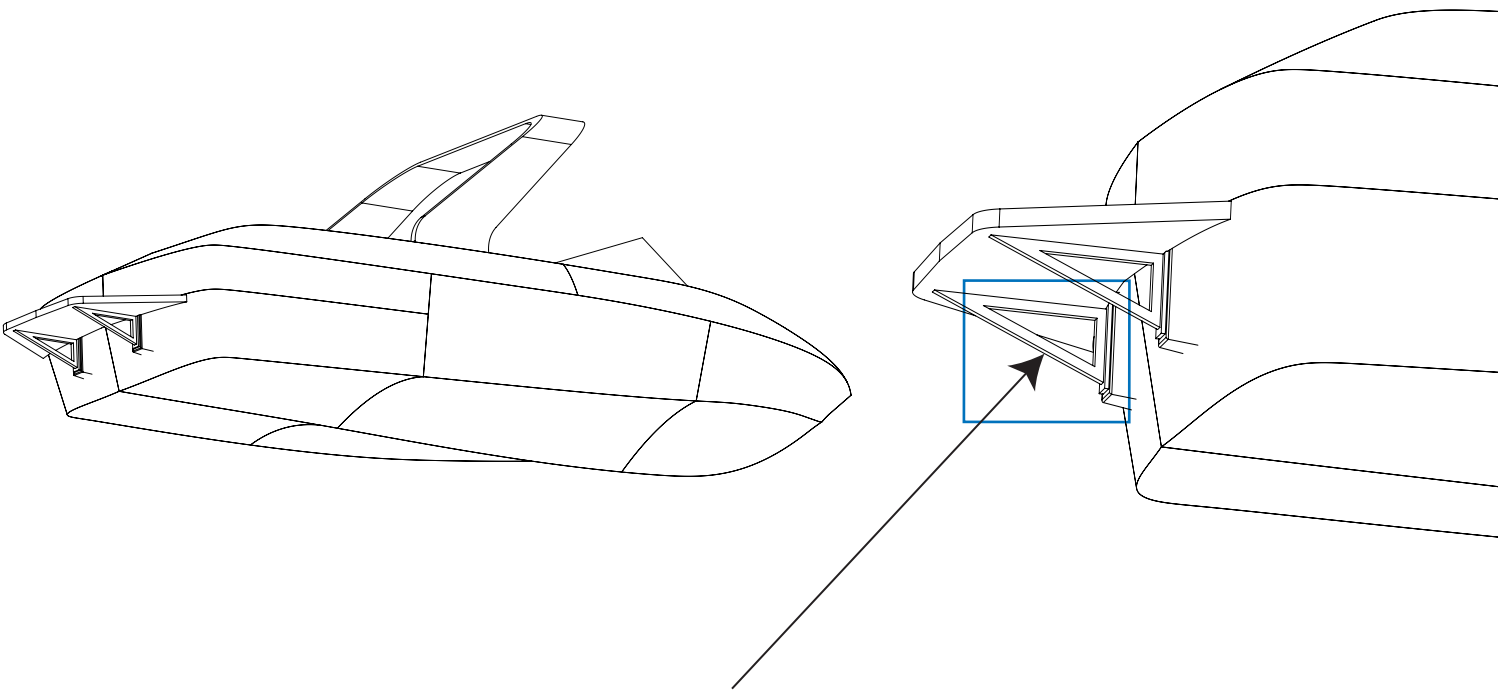

Swim Platform Bracket Types (Most Models)

1. Solid Bracket
(compatible with WNG Flat Mount Clamp Kit)

*Most solid brackets are compatible with this style, see the flat mount fit page to review the details and space required.

2. Open bracket
(compatible with WNG Universal Mount and Insert Kit)

*Most open brackets are manufactured with standard sized flat bars, see the universal kit insert page for the proper insert size to adapt to your specific bracket.