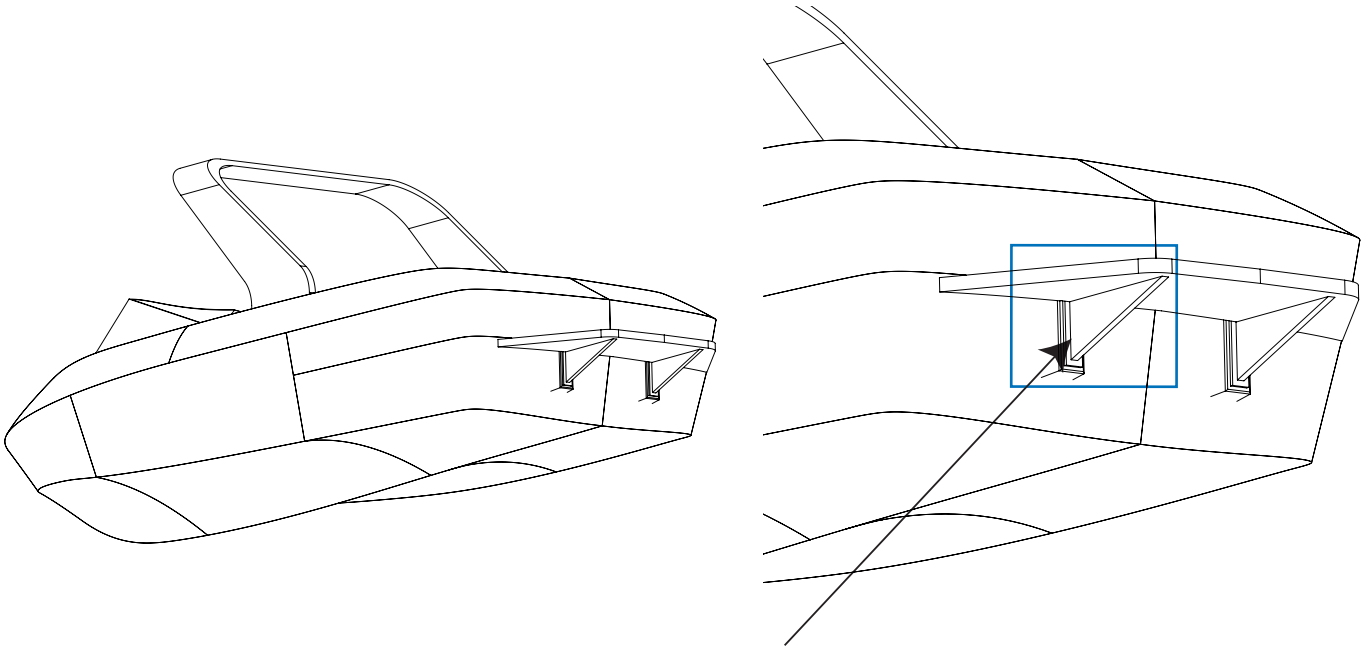

Swim Platform Bracket Types (Most Models)

1. Solid Bracket
(compatible with WNG Flat Mount Clamp Kit)

*Most solid brackets are compatible with this style, see the flat mount fit page to review the details and space required.

2. Open bracket
(compatible with WNG Universal Mount and Insert Kit)

*Most open brackets are manufactured with standard sized flat bars, see the universal kit insert page for the proper insert size to adapt to your specific bracket.